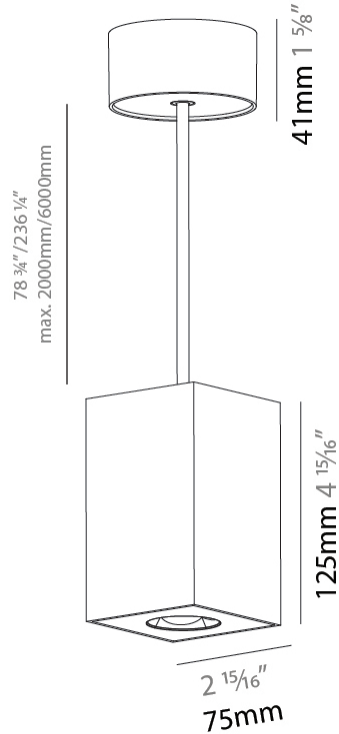

GENERAL

Series: Oiko Pro Square
Brand: Prolicht
Division: Architectural
Mounting Type: Suspension
Mounting Location: Ceiling
Subcategory: Pendant

PHYSICAL

Shape: Square
Length (mm): 75
Length (in): 2 ¹⁵/₁₆
Width (mm): 75
Width (in): 2 ¹⁵/₁₆
Height (mm): 125
Height (in): 4 ¹⁵/₁₆
Light Distribution: Direct
Weight (kg): 0.769

Fixture Finish: SSR / BKV / CWI / CRY / HAB / UFT / ITA / RUA / FTG / MYG / LOD / PUS / FRO / FUP / KIA / POP / BLS / SPG / MEY / GOH / GUM / CHC / COM / ABZ / JAG / OBR / MOS / ROR

Fixture Material: Metal
Cable Details: 2,000mm / 6,000mm Cable - Options : Transparent, Black, White, Red, Orange

ELECTRICAL

Lamp Type: LED (Zhaga Standard)
Input Wattage (W): 12.9
Dimming: Tri-Mode (Non-Dimming and Phase Dimming (120Vac only) and 0-10V Dimming)
Driver Included: No
Driver Location: Remote
Driver Type: Constant Current - Universal
Driver Class: Class 2
Input Voltage (V): 120 - 277
Constant Current (MA): 350

LED

Color Temperature (°K): 2700 / 3000 / 3500 / 4000
Max. Delivered Lumen (lm): 1218 / 1214 / 1272 / 1283
Nominal Lumen (lm): 1473 / 1468 / 1538 / 1552
CRI: >90 CRI
Lamp Life (hrs): 50000

OPTICAL

Reflector°: 34
Adjustability: Fixed

RATINGS AND CERTIFICATIONS

Certified By: Certified for North American Standards
IP rating: IP20